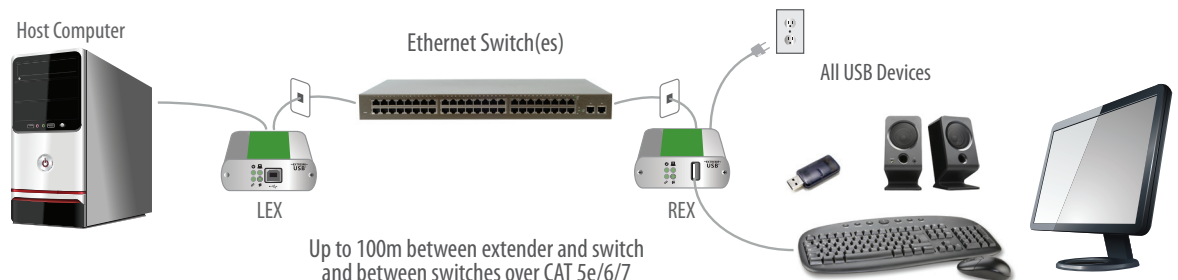

* Maximum throughput will vary based on network traffic, distances and number of switches between extenders.

** Pre-paired network configuration only applies to units purchased together as a complete Local and Remote Extender system.

Specifications subject to change
without notification.

©2022

Icron | An Analog Devices Brand
#90-01489-D01