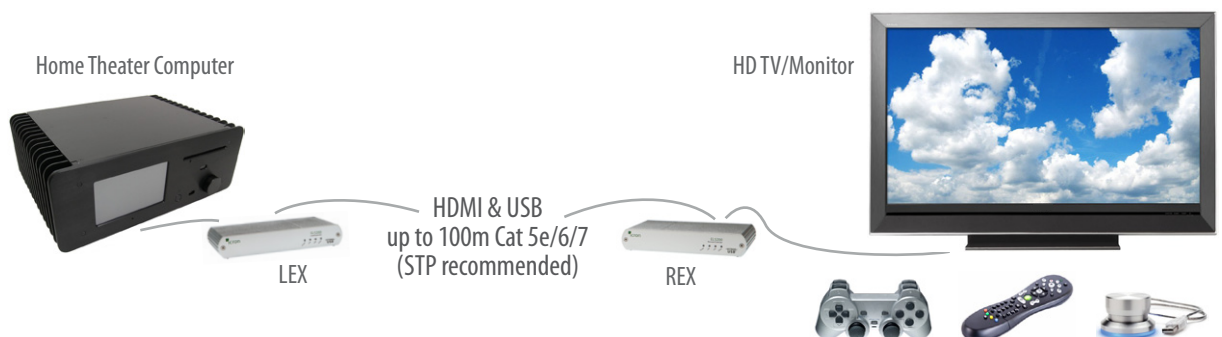

Applications

- Medical Extensions
- Interactive Digital Signage
- Home Theater
- Industrial Control

4664 Lougheed Hwy.
Suite 221
Burnaby, BC,
V5C 5T5, Canada

icron.com
sales@icron.com
+1 604 638 3920

←EXTREME
USB®

Specifications subject to
change without notification.
©2016
Icron Technologies Corp.
#90-01409-A01